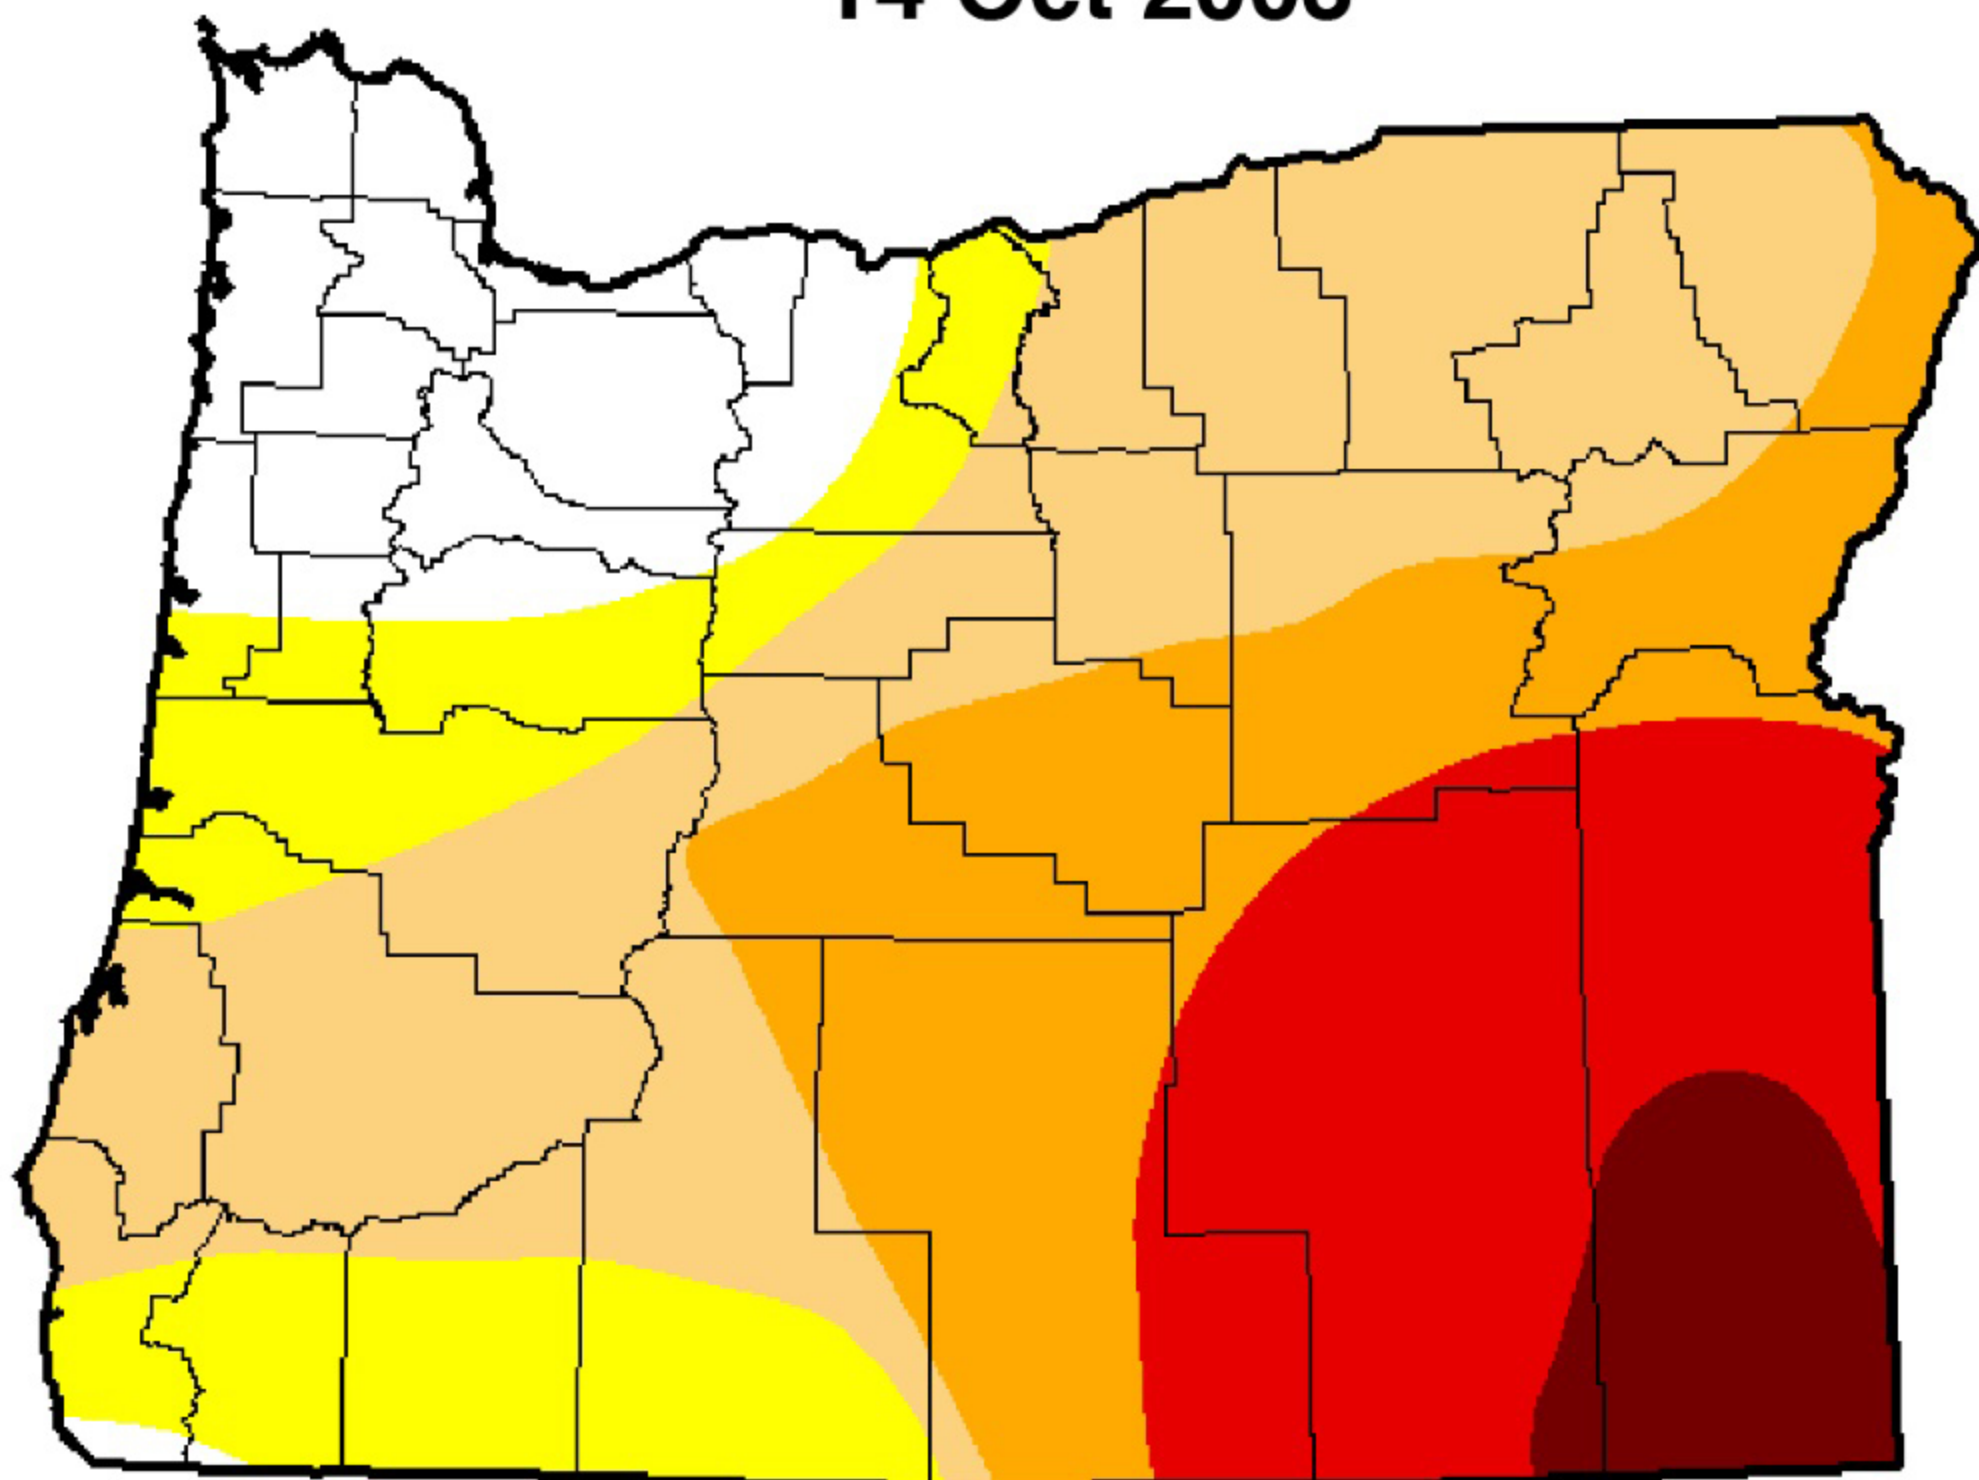

14 Oct 2003

17 Sept 2019

14 Sept 2021

12 July 2022

D0
(Abnormally Dry)

D1
(Moderate Drought)

D2
(Severe Drought)

D3
(Extreme Drought)

D4
(Exceptional Drought)