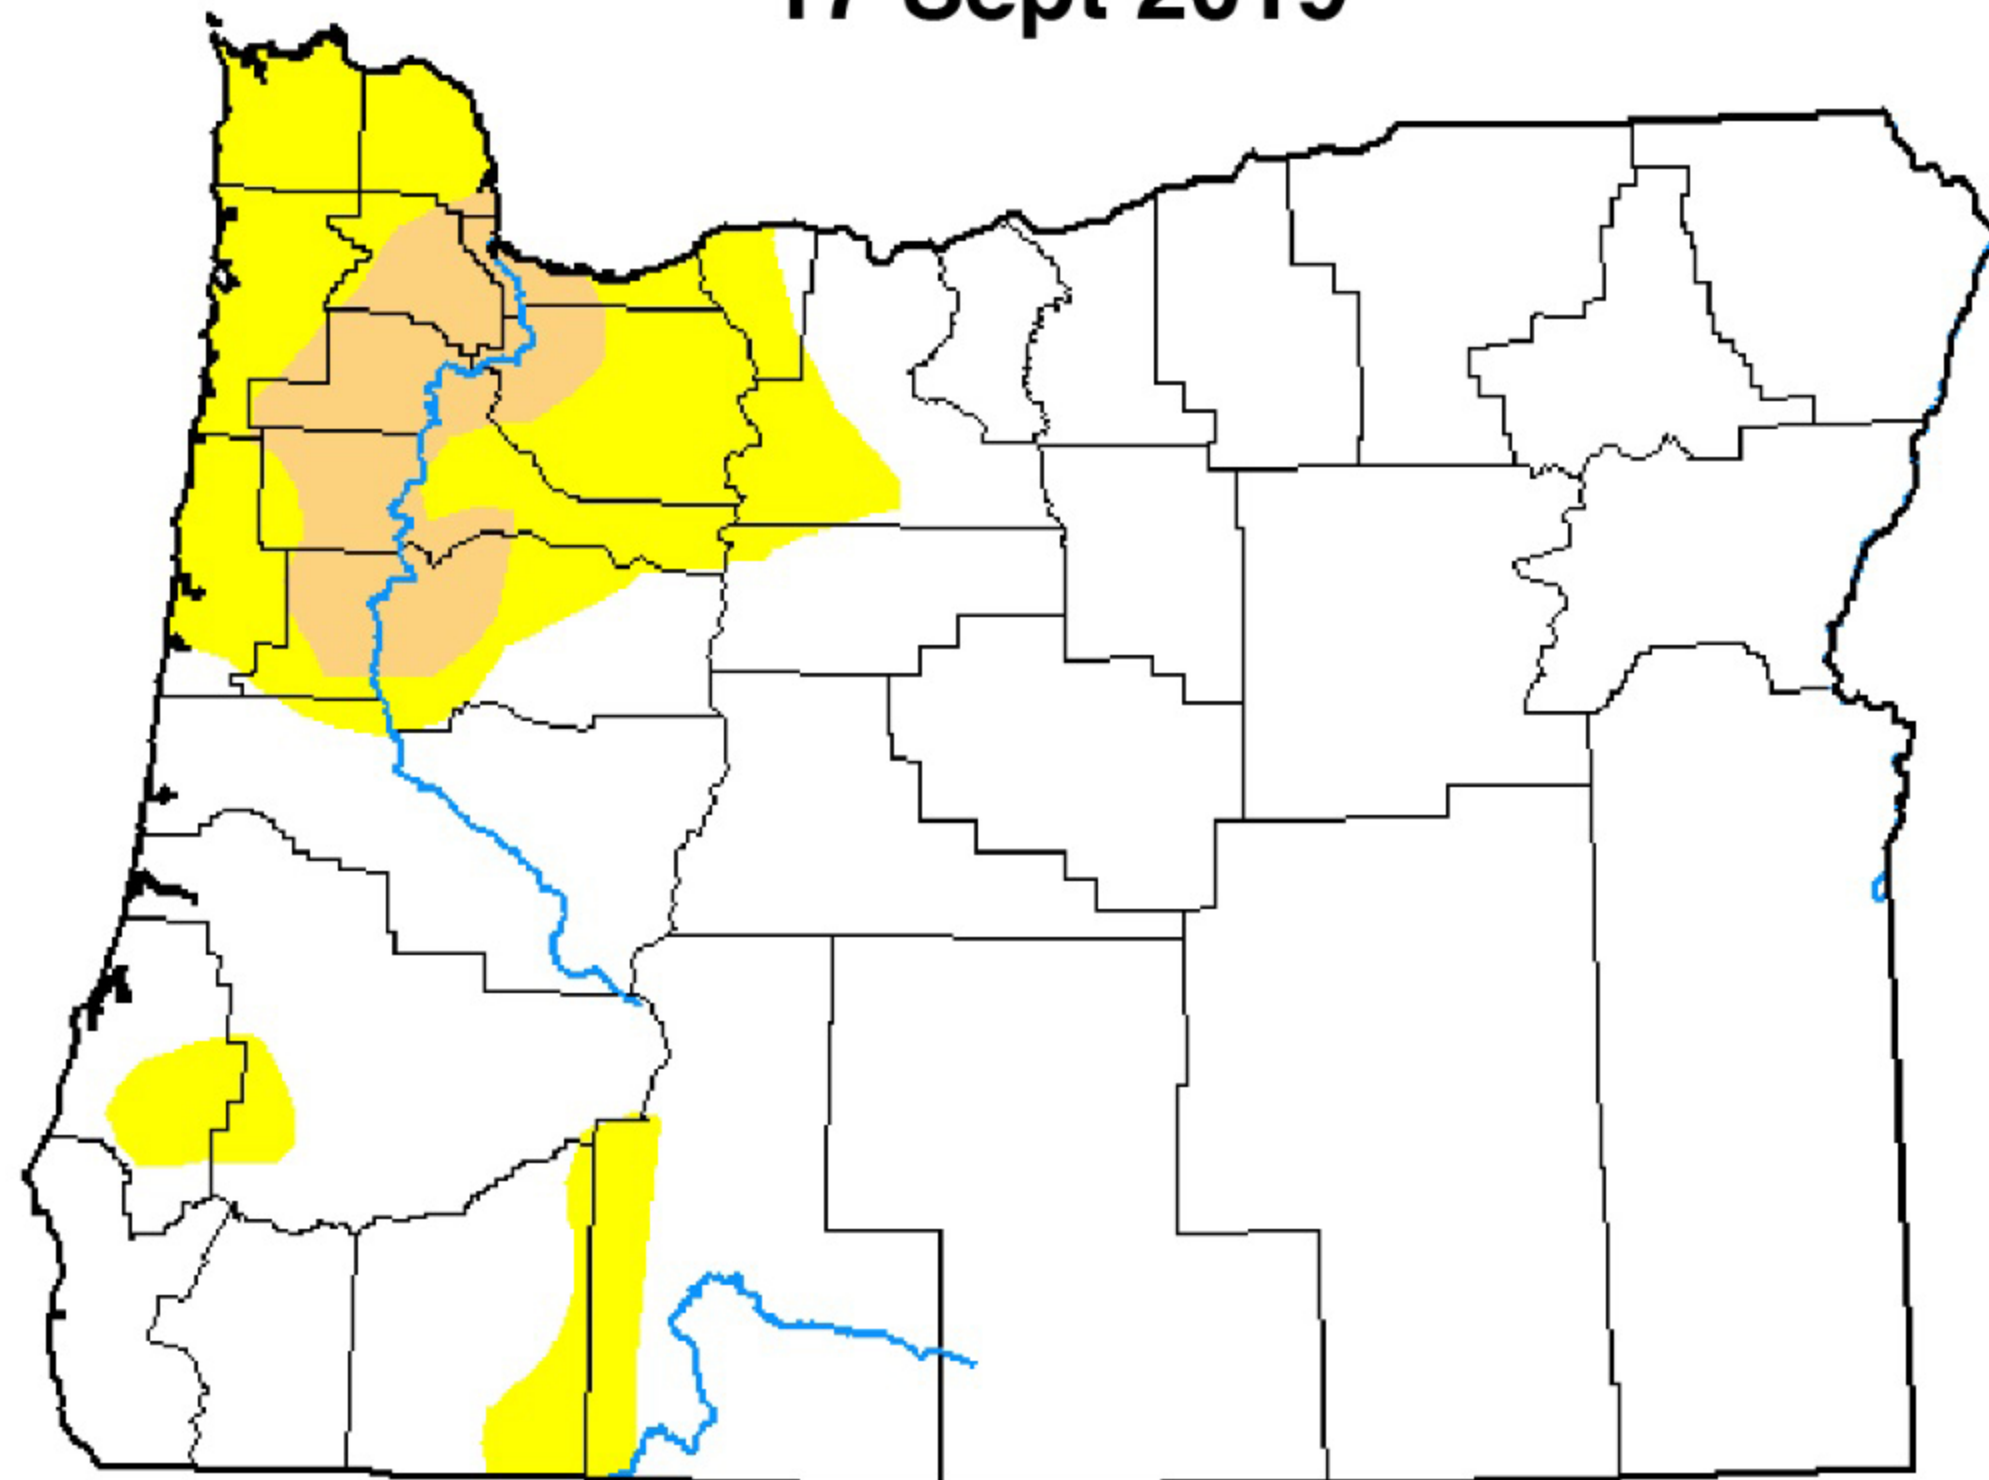

14 Oct 2003

17 Sept 2019

14 Sept 2021

12 July 2022

D0
(Abnormally Dry)

D1
(Moderate Drought)

D2
(Severe Drought)

D3
(Extreme Drought)

D4
(Exceptional Drought)