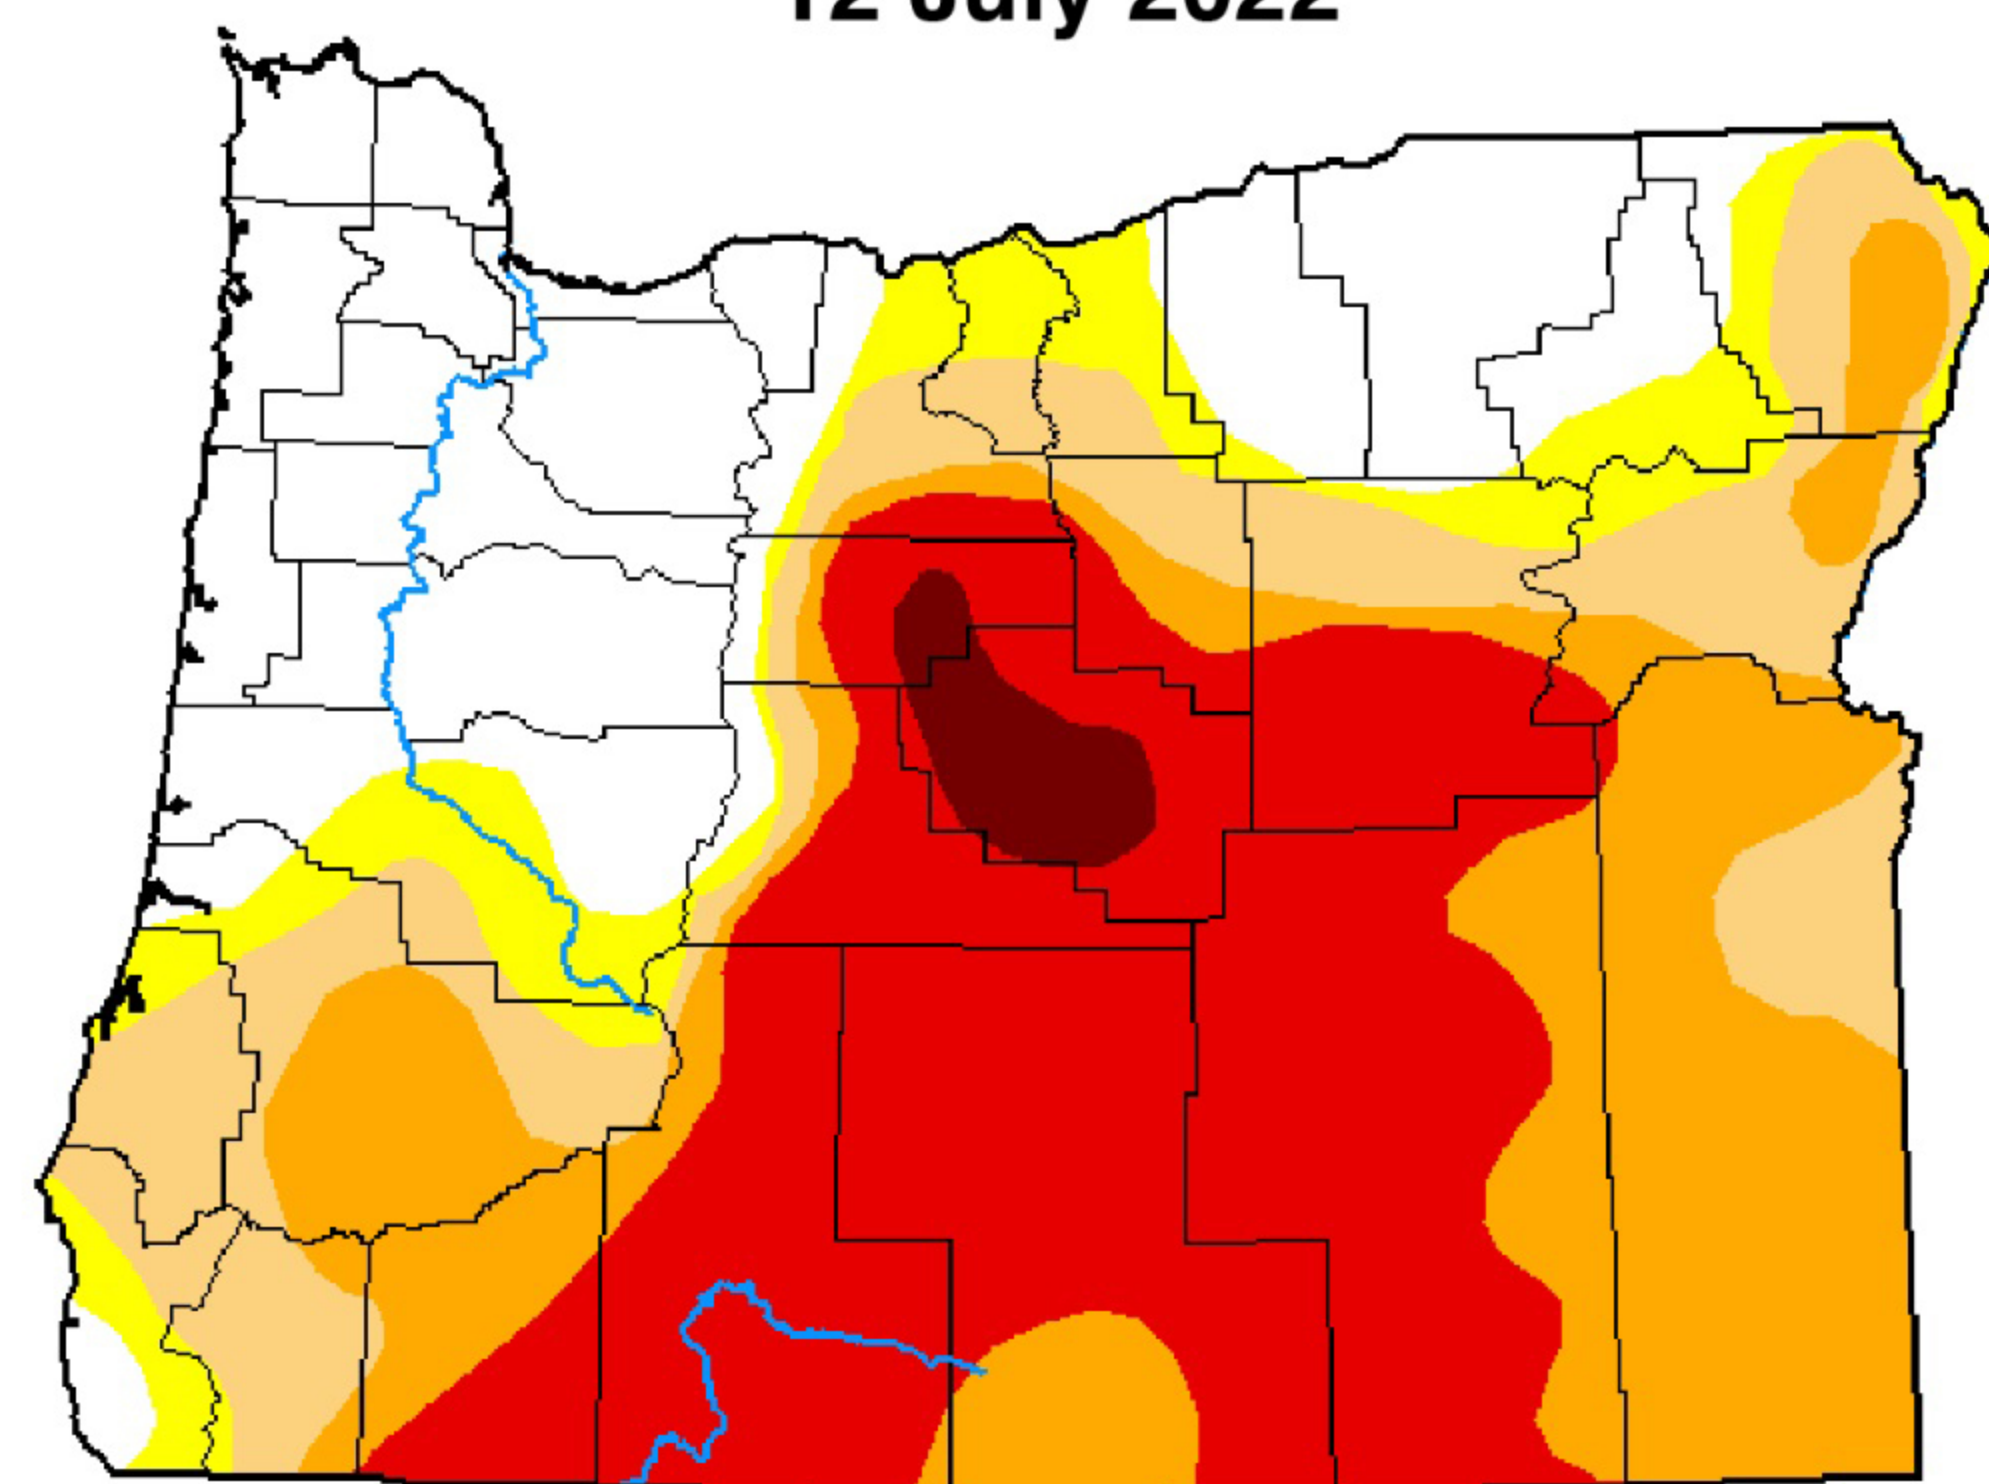

14 Oct 2003

17 Sept 2019

14 Sept 2021

12 July 2022

D0
(Abnormally Dry)

D1
(Moderate Drought)

D2
(Severe Drought)

D3
(Extreme Drought)

D4
(Exceptional Drought)