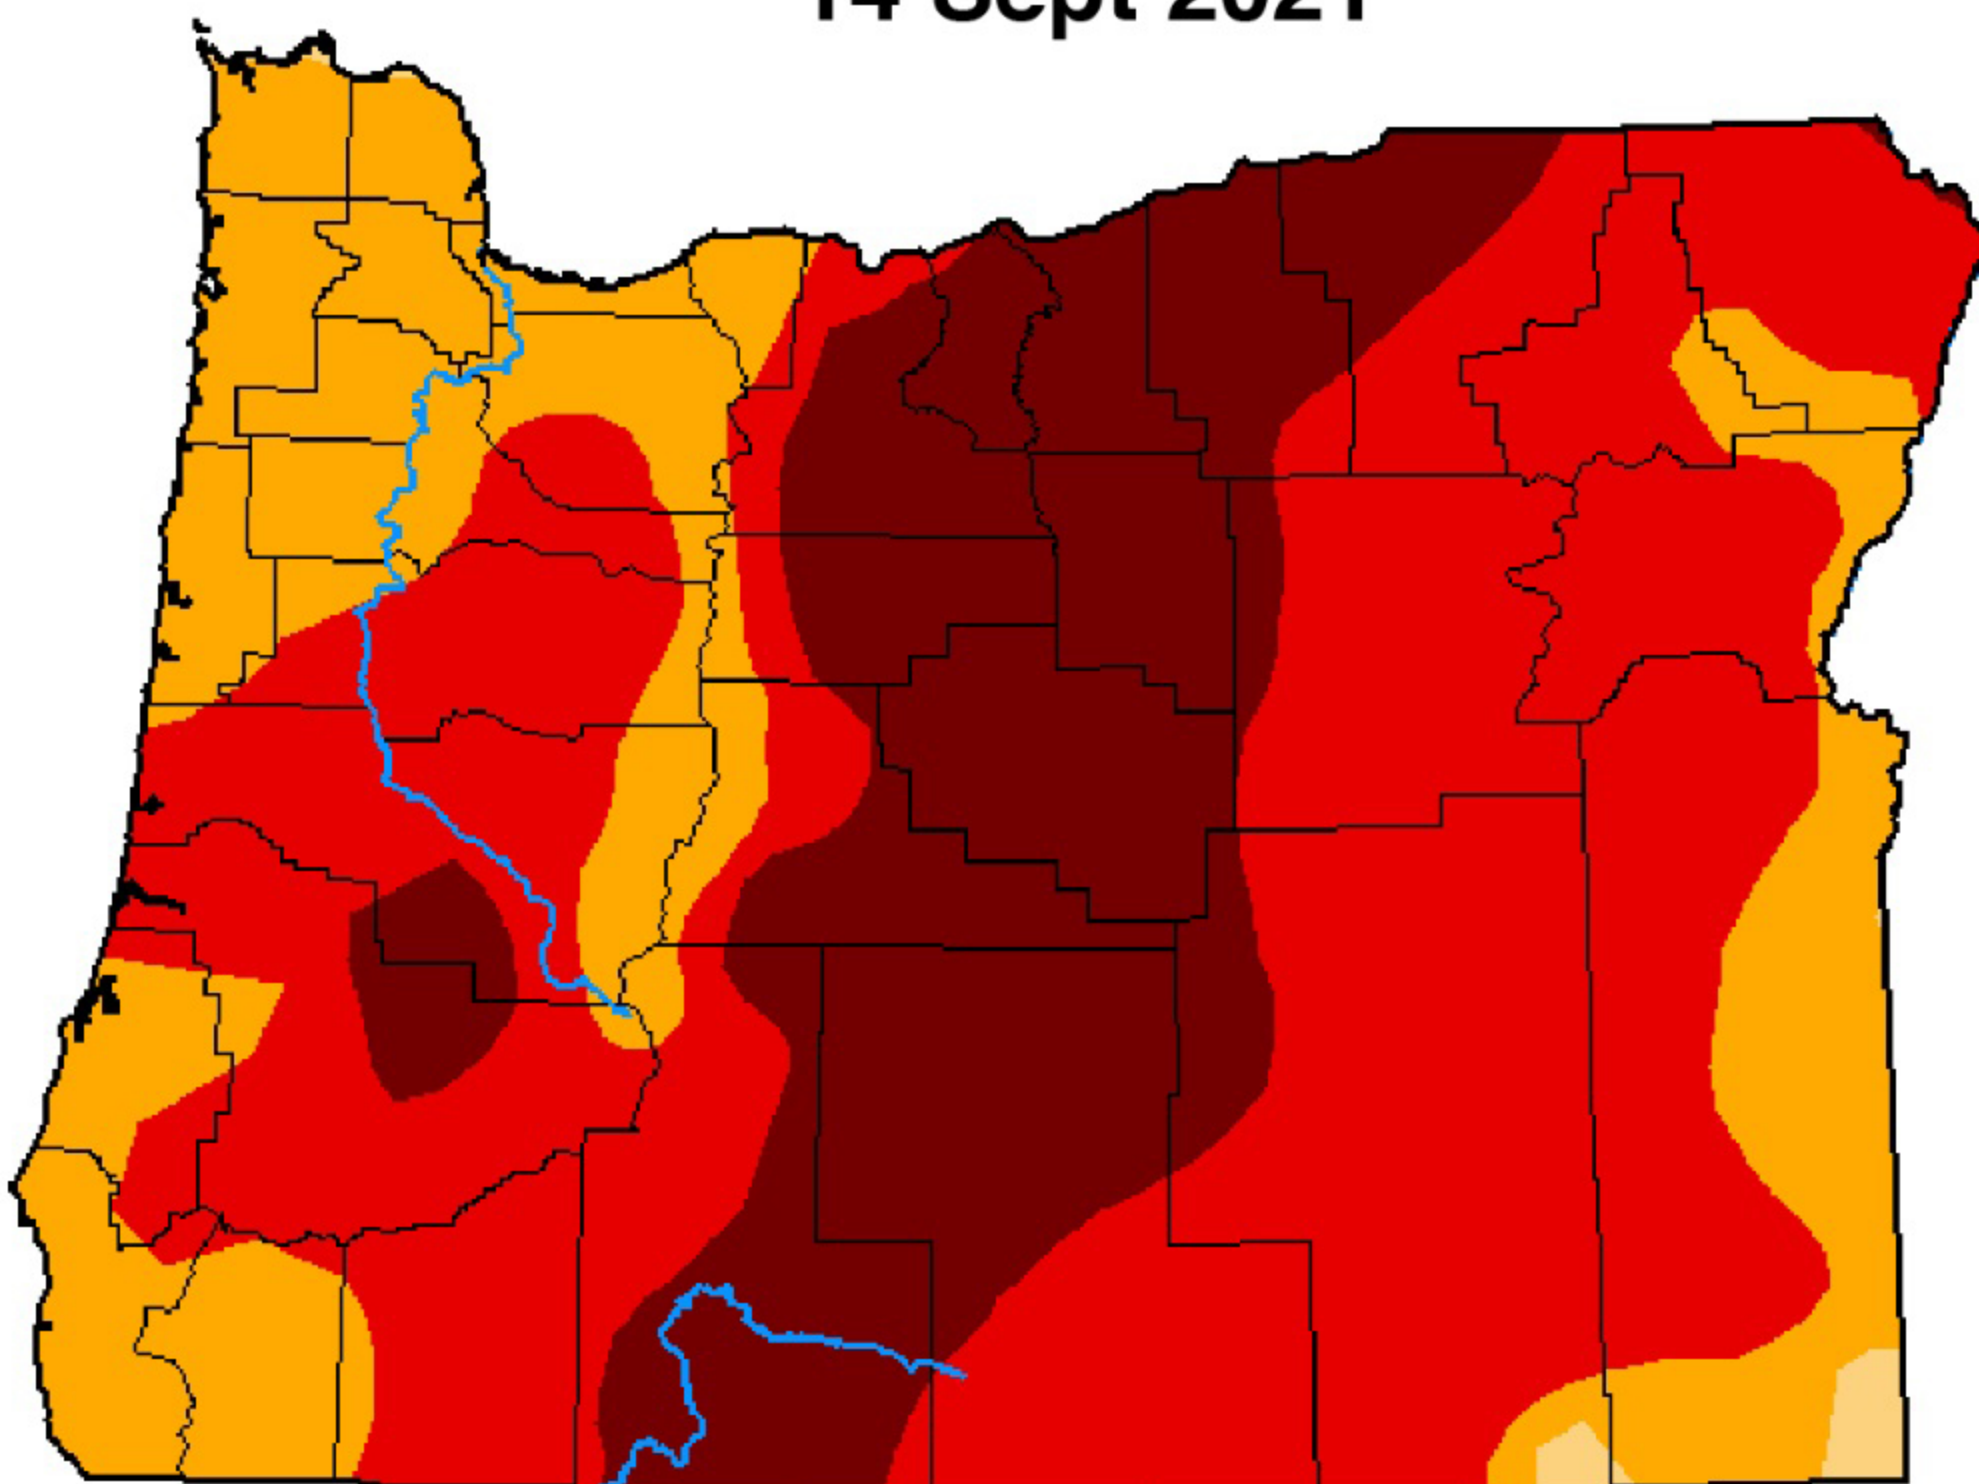

14 Oct 2003

17 Sept 2019

14 Sept 2021

12 July 2022

D0
(Abnormally Dry)

D1
(Moderate Drought)

D2
(Severe Drought)

D3
(Extreme Drought)

D4
(Exceptional Drought)